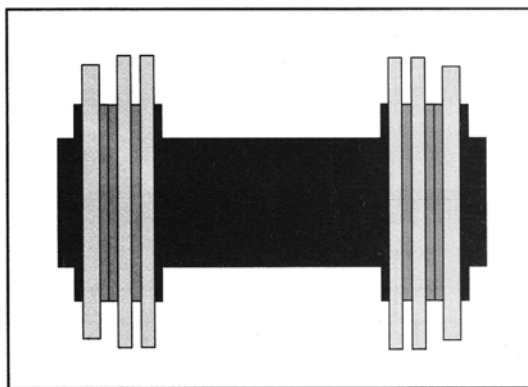

Polyurethane Guide / Sealing / Spacer Discs for Bidirectional Pigs

Replacement Parts for Steel Mandrel Pipeline Pigs
by Girard Industries & other manufacturers

- Made of liquid cast polyurethane.
- Outstanding cut and abrasion resistance.
- Center hole and bolt circle can be modified to fit ALL pig bodies.
- High tear strength.
- Disc OD can be sized to fit any pipeline ID.
- Custom disc thickness available.

Sizes 4" - 14" OD

Size	Type	A	B	C	Approx. Weight
		OD	Thickness	Center Hole	
4"	Guide Disc	4.0"	3/8"	9/16"	0.2 lbs
	Sealing Disc	4 3/8"	1/4"	9/16"	0.2 lbs
	Spacer Disc	2.0"	1/4"	9/16"	0.1 lbs
6"	Guide Disc	6.0"	5/8"	1 1/16"	0.8 lbs
	Sealing Disc	6 5/8"	3/8"	1 1/16"	0.6 lbs
	Spacer Disc	3.0"	1/2"	1 1/16"	0.2 lbs

Sizes 16" - 48" OD

Size	Type	A	B	C	D	E	Approx. Weight
		OD	Thickness	Center Hole	Bolt Circle	Bolt #-size	
16"	Guide Disc	15 1/4"	1 1/8"	8 7/8"	11.0"	8 - 9/16"	5.9 lbs.
	Sealing Disc	16.0"	3/4"	8 7/8"	11.0"	8 - 9/16"	4.5 lbs.
	Spacer Disc	13.0"	3/4"	8 7/8"	11.0"	8 - 9/16"	2.3 lbs.
16cc	Guide Disc	15 1/4"	1 1/8"	6 7/8"	8 1/2"	8 - 9/16"	7.3 lbs.
	Sealing Disc	16.0"	3/4"	6 7/8"	8 1/2"	8 - 9/16"	5.5 lbs.
	Spacer Disc	10 3/4"	3/4"	6 7/8"	8 1/2"	8 - 9/16"	2.4 lbs.
16ccs	Guide Disc	15 1/4"	1 1/8"	4 3/4"	8 1/2"	8 - 9/16"	8.2 lbs.