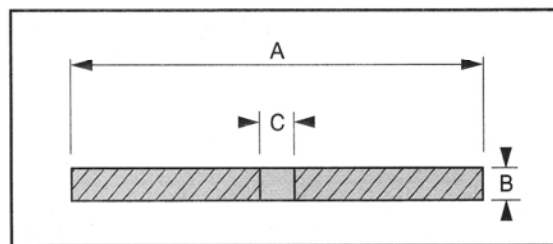

Polyurethane Guide / Sealing / Spacer Discs for Bidirectional Pigs

Replacement Parts for Steel Mandrel Pipeline Pigs
by Girard Industries & other manufacturers

- Made of liquid cast polyurethane.
- Outstanding cut and abrasion resistance.
- Center hole and bolt circle can be modified to fit ALL pig bodies.
- High tear strength.
- Disc OD can be sized to fit any pipeline ID.
- Custom disc thickness available.

Sizes 4" - 14" OD

Size	Type	A	B	C	Approx. Weight
		OD	Thickness	Center Hole	
4"	Guide Disc	4.0"	3/8"	9/16"	0.2 lbs
	Sealing Disc	4 3/8"	1/4"	9/16"	0.2 lbs
	Spacer Disc	2.0"	1/4"	9/16"	0.1 lbs
6"	Guide Disc	6.0"	5/8"	1 1/16"	0.8 lbs
	Sealing Disc	6 5/8"	3/8"	1 1/16"	0.6 lbs
	Spacer Disc	3.0"	1/2"	1 1/16"	0.2 lbs

Sizes 16" - 48" OD

Size	Type	A	B	C	D	E	Approx. Weight
		OD	Thickness	Center Hole	Bolt Circle	Bolt #-size	
16"	Guide Disc	15 1/4"	1 1/8"	8 7/8"	11.0"	8 - 9/16"	5.9 lbs.
	Sealing Disc	16.0"	3/4"	8 7/8"	11.0"	8 - 9/16"	4.5 lbs.
	Spacer Disc	13.0"	3/4"	8 7/8"	11.0"	8 - 9/16"	2.3 lbs.
16cc	Guide Disc	15 1/4"	1 1/8"	6 7/8"	8 1/2"	8 - 9/16"	7.3 lbs.
	Sealing Disc	16.0"	3/4"	6 7/8"	8 1/2"	8 - 9/16"	5.5 lbs.
	Spacer Disc	10 3/4"	3/4"	6 7/8"	8 1/2"	8 - 9/16"	2.4 lbs.
16ccs	Guide Disc	15 1/4"	1 1/8"	4 3/4"	8 1/2"	8 - 9/16"	8.2 lbs.