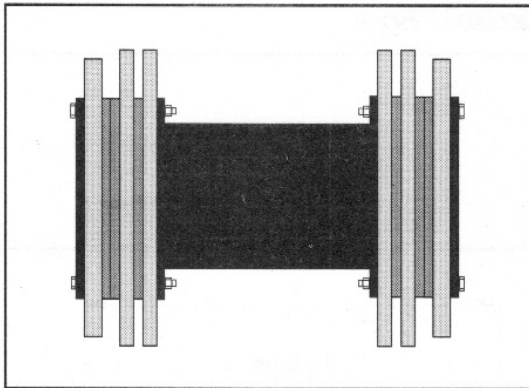

Polyurethane Guide / Sealing / Spacer Discs for Bidirectional Pigs

Replacement Parts for Steel Mandrel Pipeline Pigs
by Girard Industries & other manufacturers

- Made of liquid cast polyurethane.
- Outstanding cut and abrasion resistance.
- Center hole and bolt circle can be modified to fit ALL pig bodies.
- High tear strength.
- Disc OD can be sized to fit any pipeline ID.
- Custom disc thickness available.

Sizes 4" - 14" OD

Size	Type	A	B	C	Approx. Weight
		OD	Thickness	Center Hole	
4"	Guide Disc	4.0"	3/8"	9/16"	0.2 lbs
	Sealing Disc	4 3/8"	1/4"	9/16"	0.2 lbs
	Spacer Disc	2.0"	1/4"	9/16"	0.1 lbs
6"	Guide Disc	6.0"	5/8"	1 1/16"	0.8 lbs
	Sealing Disc	6 5/8"	3/8"	1 1/16"	0.6 lbs
	Spacer Disc	3.0"	1/2"	1 1/16"	0.2 lbs

8"	Guide Disc	8.0"	5/8"	1 1/16"	1.4 lbs
	Sealing Disc	8 5/8"	1/2"	1 1/16"	1.3 lbs
	Spacer Disc	4.0"	1/2"	1 1/16"	0.3 lbs
10"	Guide Disc	10.0"	3/4"	1 1/16"	2.6 lbs

	Sealing Disc	10 3/4"	5/8"	1 1/16"	2.5 lbs
	Spacer Disc	6.0"	5/8"	1 1/16"	0.8 lbs
12"	Guide Disc	12.0"	1.0"	1 1/16"	5.0 lbs
	Sealing Disc	12 3/4"	5/8"	1 1/16"	3.5 lbs
	Spacer Disc	8.0"	5/8"	1 1/16"	1.4 lbs
14"	Guide Disc	13 1/4"	1.0"	1 1/16"	6.0 lbs
	Sealing Disc	14.0"	5/8"	1 1/16"	4.2 lbs
	Spacer Disc	10.0"	5/8"	1 1/16"	2.2 lbs

Sizes 16" - 48" OD

Size	Type	A	B	C	D	E	Approx. Weight
		OD	Thickness	Center Hole	Bolt Circle	Bolt #-size	
16"	Guide Disc	15 1/4"	1 1/8"	8 7/8"	11.0"	8 - 9/16"	5.9 lbs.
	Sealing Disc	16.0"	3/4"	8 7/8"	11.0"	8 - 9/16"	4.5 lbs.
	Spacer Disc	13.0"	3/4"	8 7/8"	11.0"	8 - 9/16"	2.3 lbs.
16cc	Guide Disc	15 1/4"	1 1/8"	6 7/8"	8 1/2"	8 - 9/16"	7.3 lbs.
	Sealing Disc	16.0"	3/4"	6 7/8"	8 1/2"	8 - 9/16"	5.5 lbs.
	Spacer Disc	10 3/4"	3/4"	6 7/8"	8 1/2"	8 - 9/16"	2.4 lbs.
16ccs	Guide Disc	15 1/4"	1 1/8"	4 3/4"	8 1/2"	8 - 9/16"	8.2 lbs.