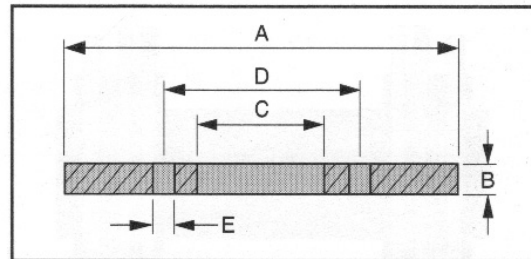

Polyurethane Guide / Sealing / Spacer Discs for Bidirectional Pigs

Replacement Parts for Steel Mandrel Pipeline Pigs
by Girard Industries & other manufacturers

- Made of liquid cast polyurethane.
- Outstanding cut and abrasion resistance.
- Center hole and bolt circle can be modified to fit ALL pig bodies.
- High tear strength.
- Disc OD can be sized to fit any pipeline ID.
- Custom disc thickness available.

Sizes 4" - 14" OD

Size	Type	A	B	C	Approx. Weight
		OD	Thickness	Center Hole	
4"	Guide Disc	4.0"	3/8"	9/16"	0.2 lbs
	Sealing Disc	4 3/8"	1/4"	9/16"	0.2 lbs
	Spacer Disc	2.0"	1/4"	9/16"	0.1 lbs
6"	Guide Disc	6.0"	5/8"	1 1/16"	0.8 lbs
	Sealing Disc	6 5/8"	3/8"	1 1/16"	0.6 lbs
	Spacer Disc	3.0"	1/2"	1 1/16"	0.2 lbs

8"	Guide Disc	8.0"	5/8"	1 1/16"	1.4 lbs
	Sealing Disc	8 5/8"	1/2"	1 1/16"	1.3 lbs
	Spacer Disc	4.0"	1/2"	1 1/16"	0.3 lbs
10"	Guide Disc	10.0"	3/4"	1 1/16"	2.6 lbs

	Sealing Disc	10 3/4"	5/8"	1 1/16"	2.5 lbs
	Spacer Disc	6.0"	5/8"	1 1/16"	0.8 lbs
12"	Guide Disc	12.0"	1.0"	1 1/16"	5.0 lbs
	Sealing Disc	12 3/4"	5/8"	1 1/16"	3.5 lbs
	Spacer Disc	8.0"	5/8"	1 1/16"	1.4 lbs
14"	Guide Disc	13 1/4"	1.0"	1 1/16"	6.0 lbs
	Sealing Disc	14.0"	5/8"	1 1/16"	4.2 lbs
	Spacer Disc	10.0"	5/8"	1 1/16"	2.2 lbs

Sizes 16" - 48" OD

Size	Type	A	B	C	D	E	Approx. Weight
		OD	Thickness	Center Hole	Bolt Circle	Bolt #-size	
16"	Guide Disc	15 1/4"	1 1/8"	8 7/8"	11.0"	8 - 9/16"	5.9 lbs.
	Sealing Disc	16.0"	3/4"	8 7/8"	11.0"	8 - 9/16"	4.5 lbs.
	Spacer Disc	13.0"	3/4"	8 7/8"	11.0"	8 - 9/16"	2.3 lbs.
16cc	Guide Disc	15 1/4"	1 1/8"	6 7/8"	8 1/2"	8 - 9/16"	7.3 lbs.
	Sealing Disc	16.0"	3/4"	6 7/8"	8 1/2"	8 - 9/16"	5.5 lbs.
	Spacer Disc	10 3/4"	3/4"	6 7/8"	8 1/2"	8 - 9/16"	2.4 lbs.
16ccs	Guide Disc	15 1/4"	1 1/8"	4 3/4"	8 1/2"	8 - 9/16"	8.2 lbs.